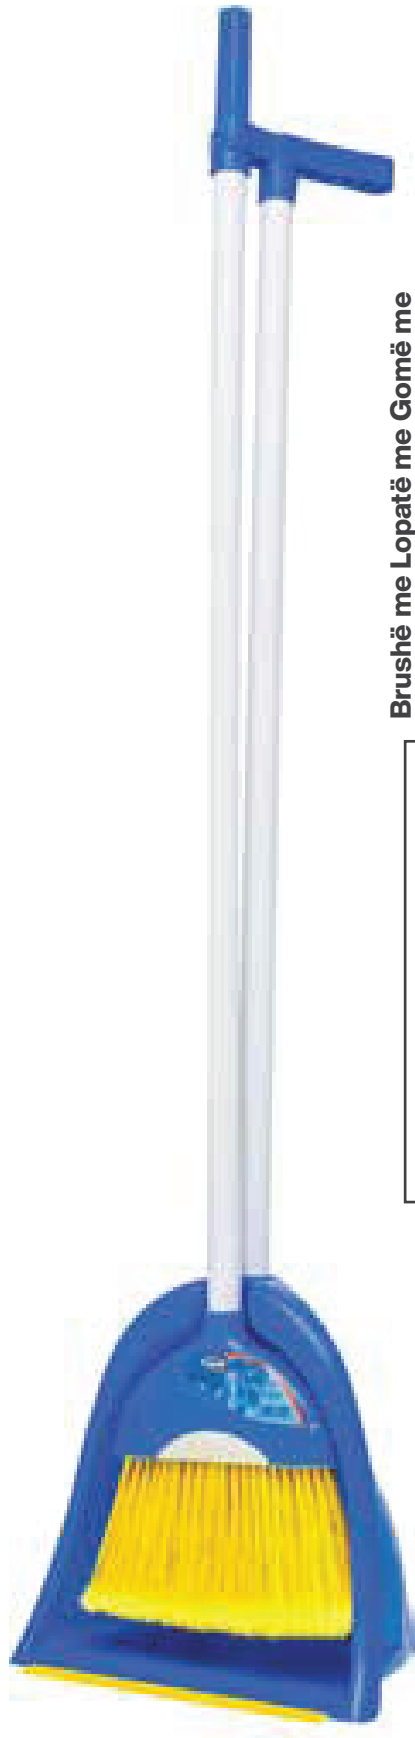

12 pcs

0.038 cbm

79x24.5x18.5cm

8 000392 003254

C-31

Brushë me Lopatë me Gomë me
shkop Metalit 85cm, Piramidë
Brush and Dustpan with rubber, with metallic
handle 85cm, Pyramid

12 pcs

0.098 cbm